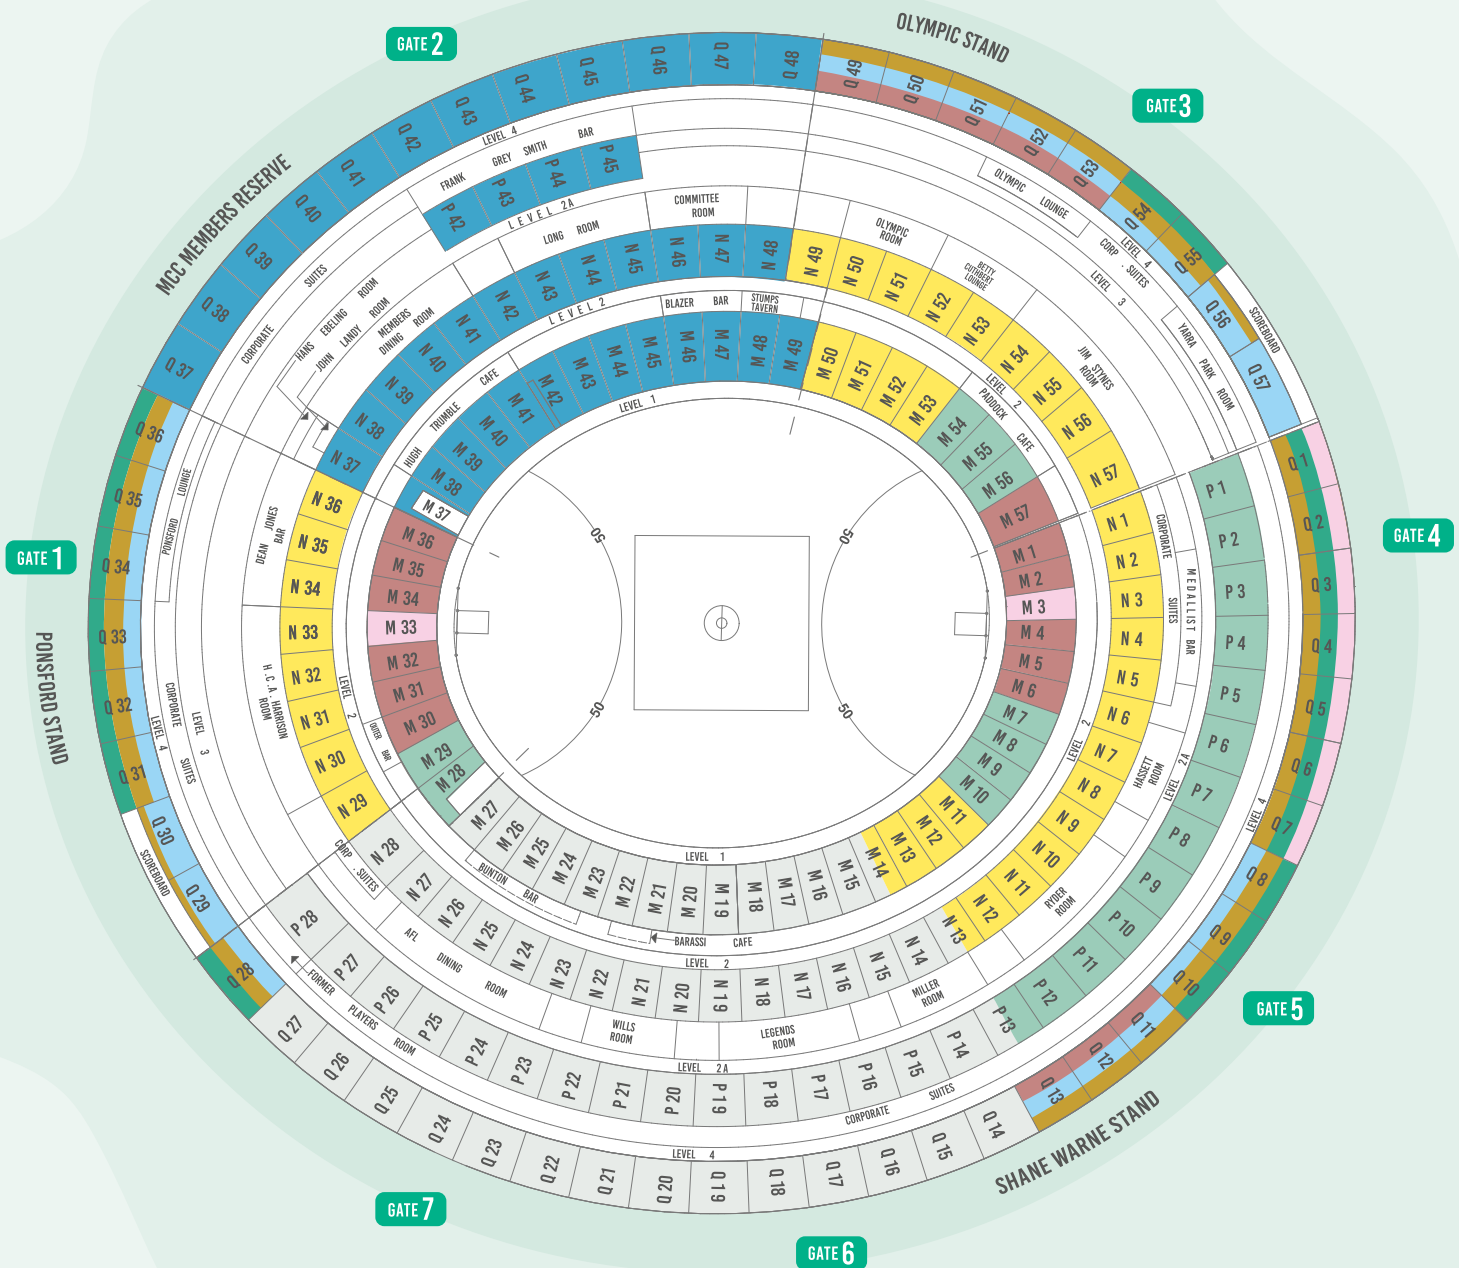

2022 TOYOTA AFL GRAND FINAL Seating Map

Subject to change. To be used as a guide only.

- CATEGORY 1
- CATEGORY 4
- CATEGORY 7
- CATEGORY 2
- CATEGORY 5
- AFL MEMBERS RESERVE
- CATEGORY 3
- CATEGORY 6
- MCC MEMBERS RESERVE